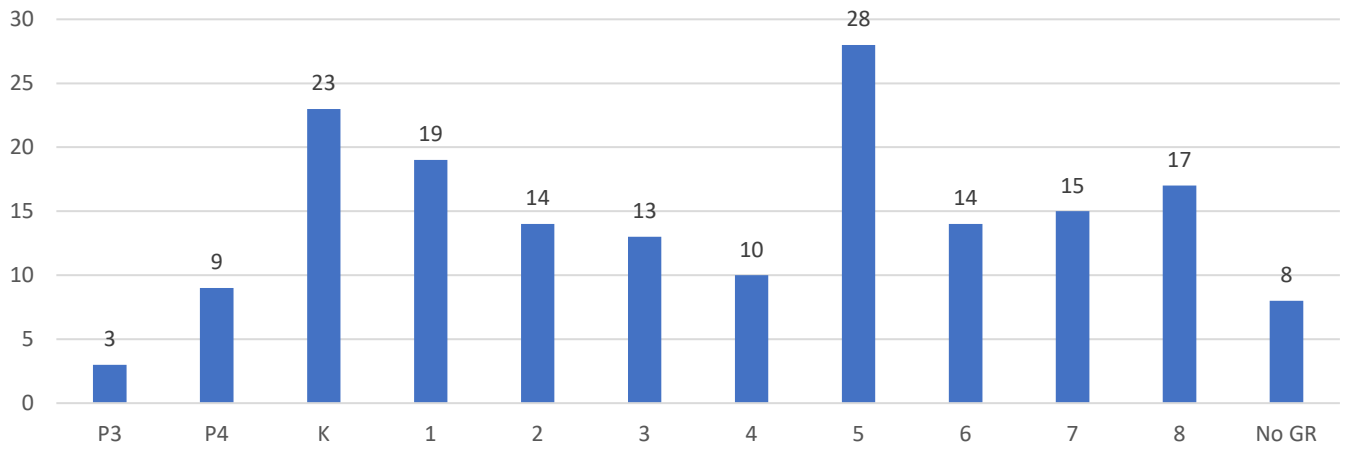

St. Gregory the Great Academy - COVID-19 Dashboard

COVID-19 CASES BY WEEK

COVID-19 CASES BY TYPE

COVID-19 CASES BY GRADE

Students on Isolation or Quarantine = 21

9/1/2021

through

3/21/2022

Vaccination Rate By Grade

**TOTAL includes eligible preschool students