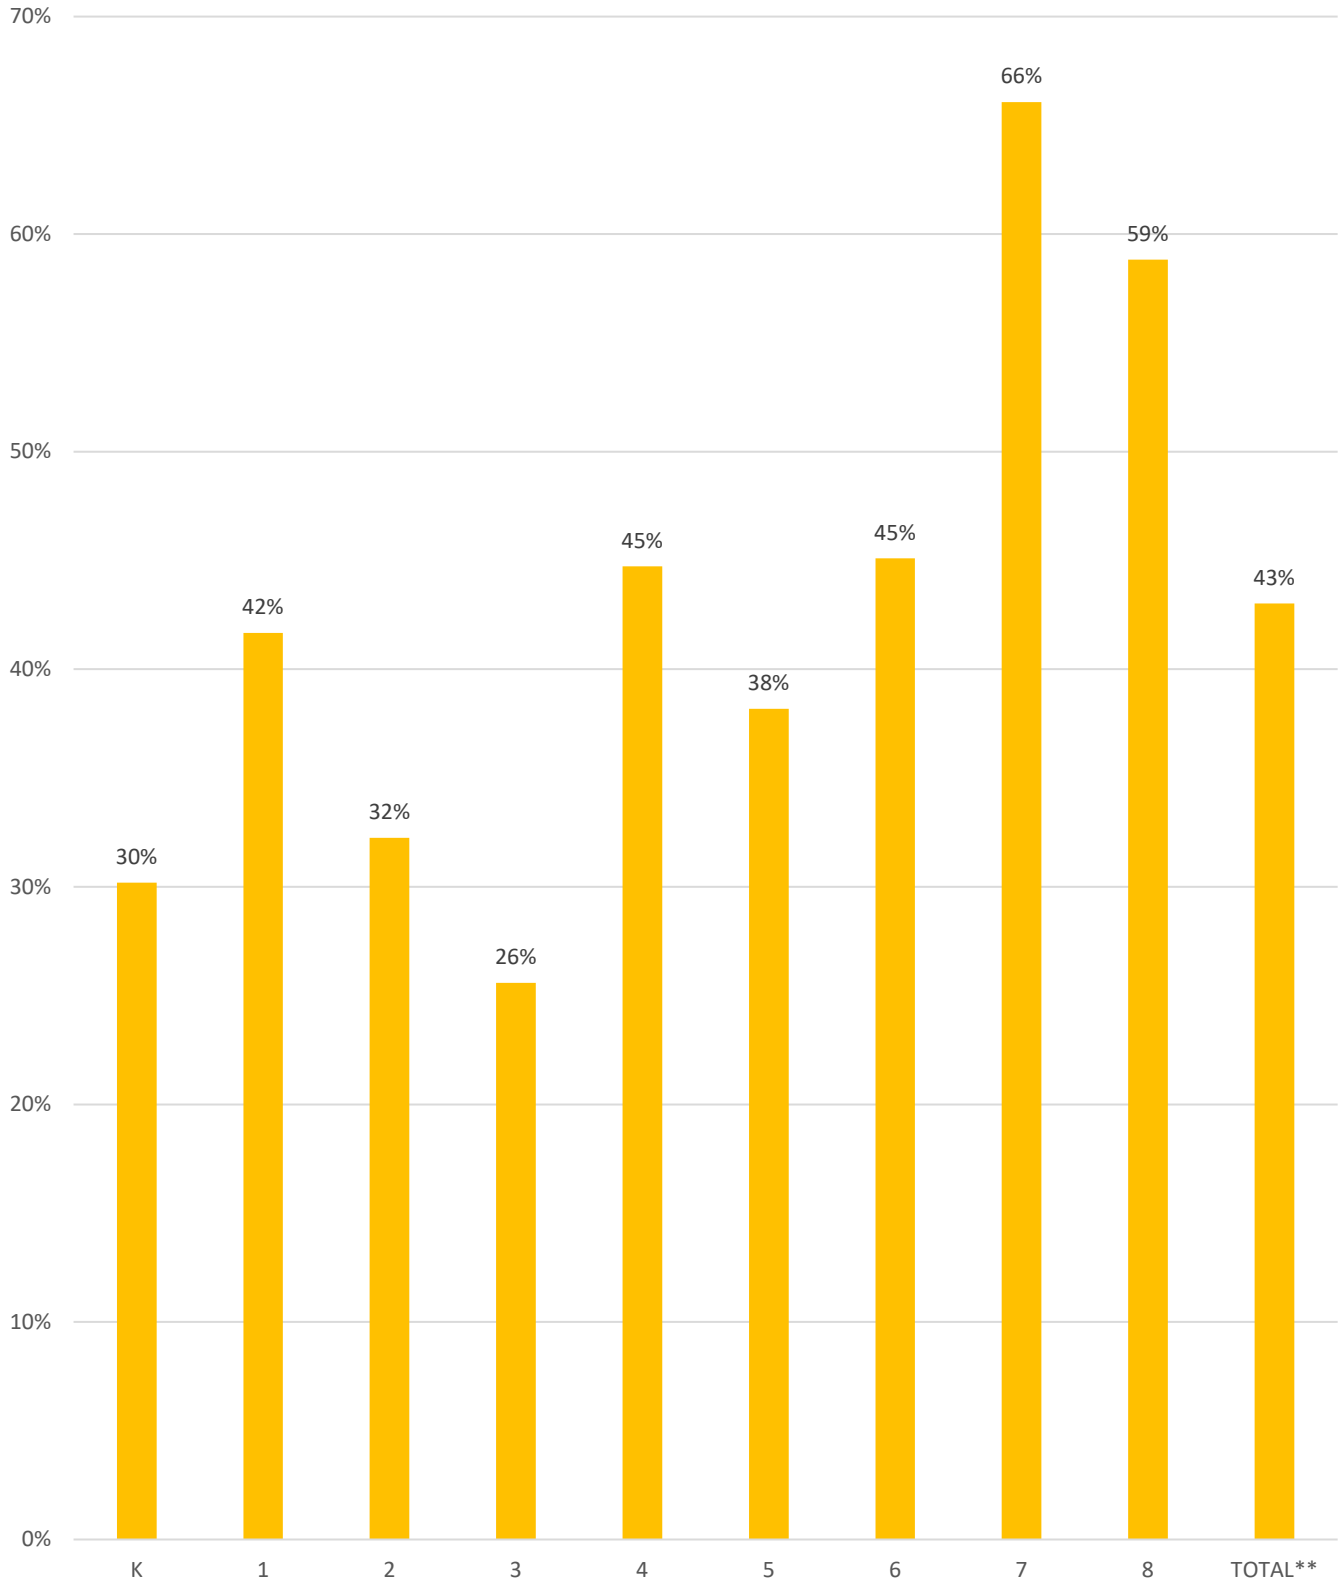

St. Gregory the Great Academy - COVID-19 Dashboard

COVID-19 CASES BY WEEK

COVID-19 CASES BY TYPE

COVID-19 CASES BY GRADE

Students on Isolation or Quarantine = 21

9/1/2021

through

3/21/2022

Vaccination Rate By Grade

**TOTAL includes eligible preschool students