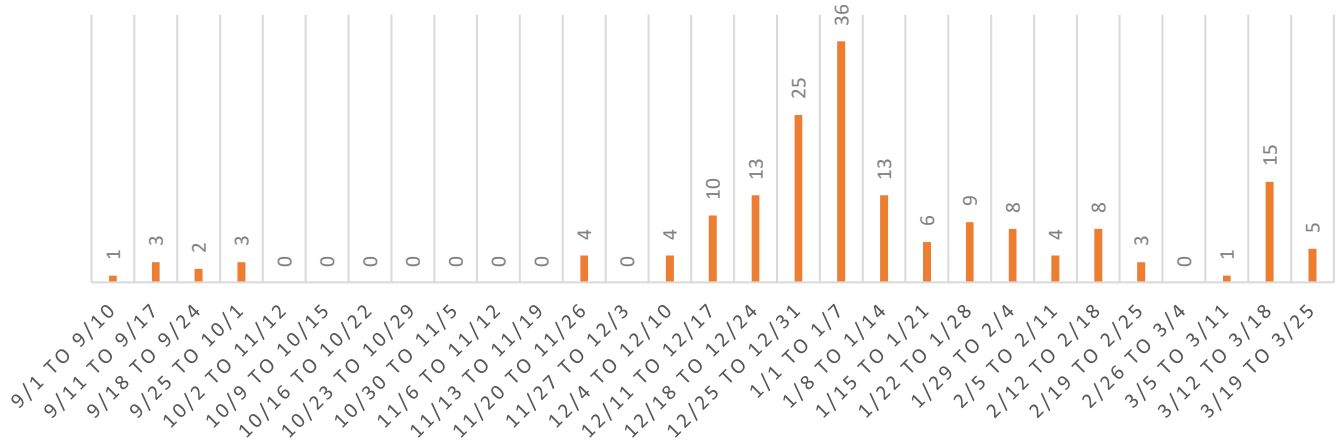

St. Gregory the Great Academy - COVID-19 Dashboard

COVID-19 CASES BY WEEK

COVID-19 CASES BY TYPE

COVID-19 CASES BY GRADE

Students on Isolation or Quarantine = 21

9/1/2021

through

3/21/2022