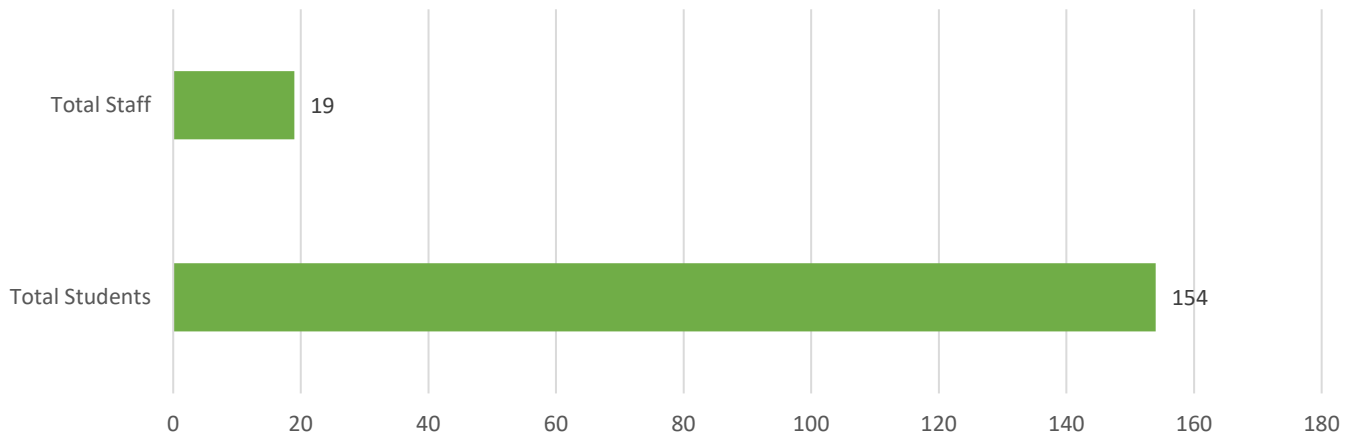

St. Gregory the Great Academy - COVID-19 Dashboard

COVID-19 CASES BY WEEK

COVID-19 CASES BY TYPE

COVID-19 CASES BY GRADE

Students on Isolation or Quarantine = 21

9/1/2021

through

3/21/2022

Vaccination Rate By Grade

**TOTAL includes eligible preschool students