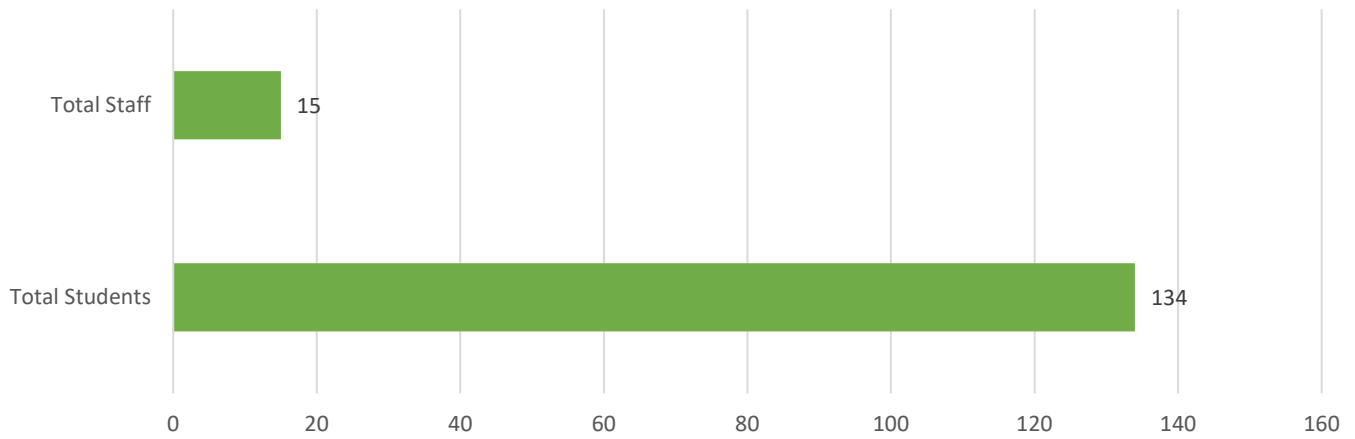

St. Gregory the Great Academy - COVID-19 Dashboard

COVID-19 CASES BY WEEK

COVID-19 CASES BY TYPE

COVID-19 CASES BY GRADE

Students on Isolation or Quarantine = 12

9/1/2021

through

2/18/2022

Vaccination Rate By Grade

**TOTAL includes eligible preschool students