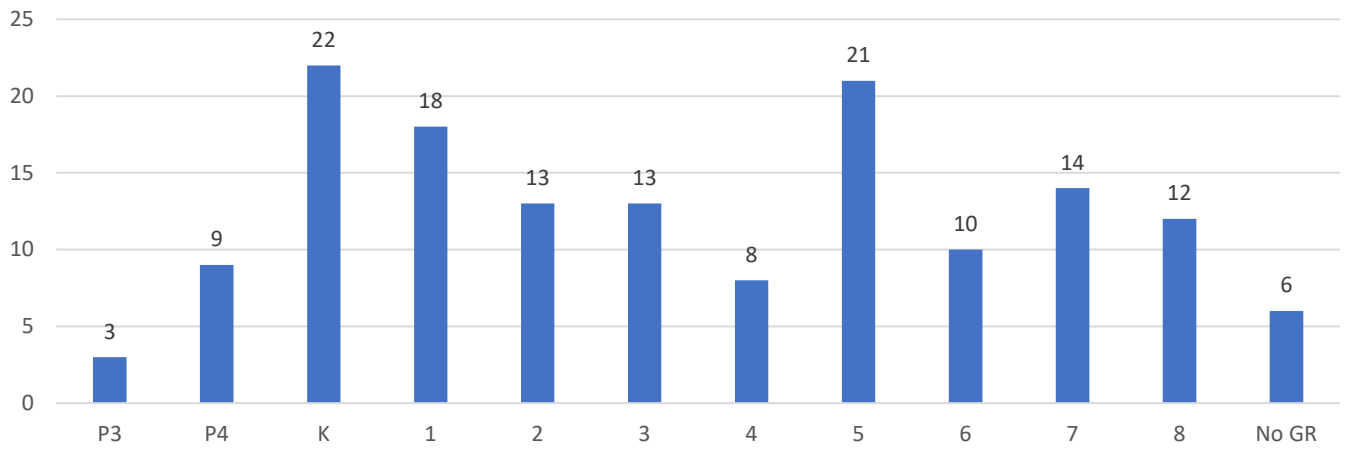

St. Gregory the Great Academy - COVID-19 Dashboard

COVID-19 CASES BY WEEK

COVID-19 CASES BY TYPE

COVID-19 CASES BY GRADE

Students on Isolation or Quarantine = 12

9/1/2021

through

2/18/2022