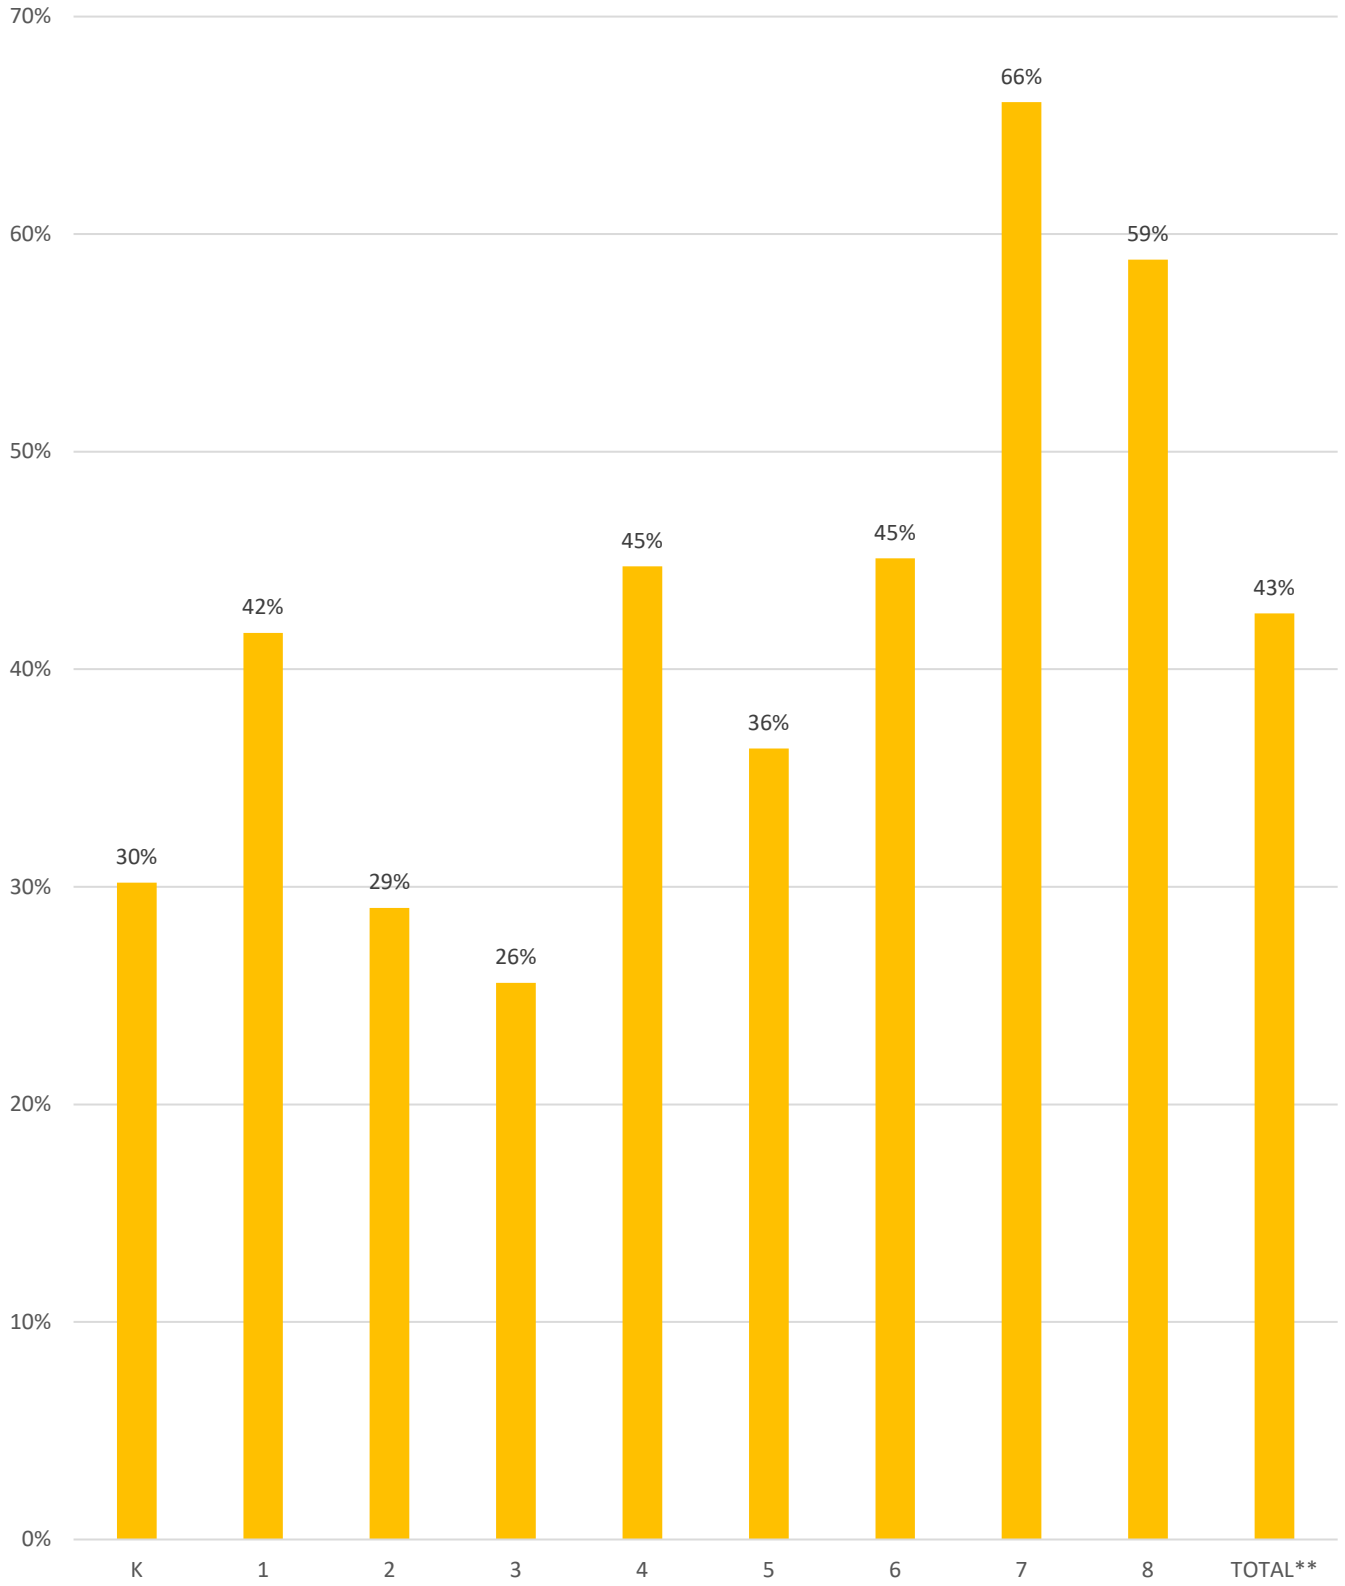

Vaccination Rate By Grade

**TOTAL includes eligible preschool students