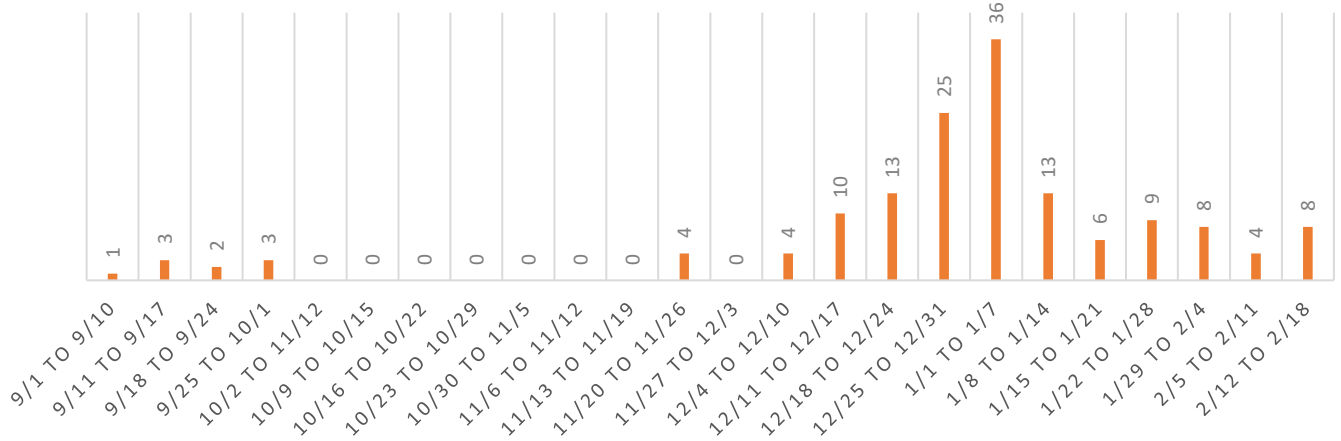

St. Gregory the Great Academy - COVID-19 Dashboard

COVID-19 CASES BY WEEK

COVID-19 CASES BY TYPE

COVID-19 CASES BY GRADE

Students on Isolation or Quarantine = 12

9/1/2021

through

2/18/2022